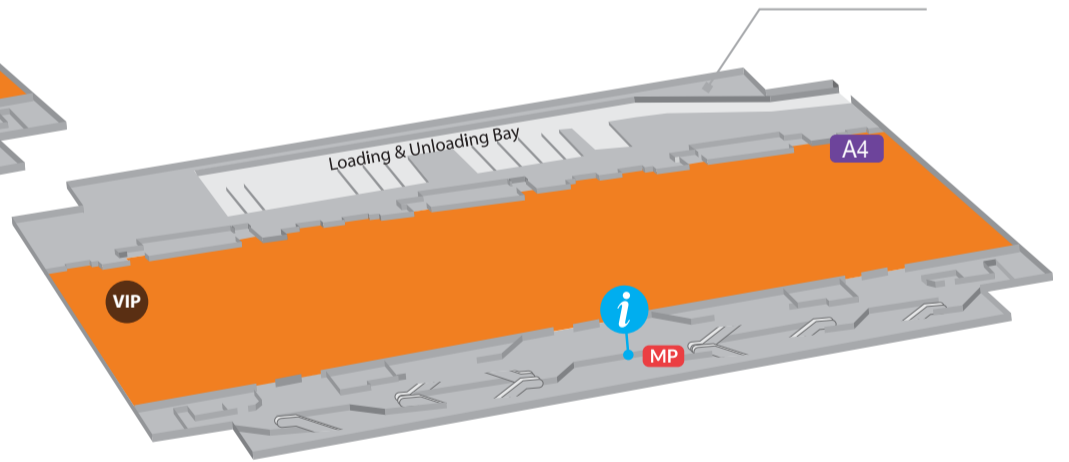

OVERVIEW MAP

Free shuttle buses will run continuously between Marina Bay Sands and Suntec Singapore from 9.30am – 6.30pm at 10 minutes intervals.

LEVEL 5

LEVEL 4

LEVEL 1

BASEMENT 2

LEVEL 6

LEVEL 4

LEVEL 3

LEVEL 1

■ SatComm
 ■ Hospitality Suites
 ■ ConneCTAsia2019 Summit
 ■ Infosec

Thematic Zones / Events / Activities

- A1 NXTAsia Stage
- A2 5G Xperience Zone
- A3 TveXchange
- A4 Innovation Hub
- A5 Technology of Tomorrow
- A6 Content Stage
- A7 BrainMatch Lounge
- A8 Infosec In The City
- A9 Playground
- A10 SatComm Stage
- C1 AI / Smart Cities / Cloud / Big Data / Data Centre
- C2 TV Everywhere Zone
- C3 ProAudioTech Zone
- C4 CyberSecurity

Facilities

- Visitor Registration
- Conference Registration
- Hospitality Suite Registration
- Information Counter
- Food & Beverage
- VIP Lounge
- Exhibitor Lounge
- SatComm Lounge
- MC Media Centre
- MP Meeting Point (for Technology Tour)
- Bus Stop
- Taxi Stand
- MRT Station
- P Entrance to Basement Car Park
- Free shuttle bus services will run continuously between CommunicAsia / NXTAsia (Marina Bay Sands) and BroadcastAsia (Suntec Singapore)