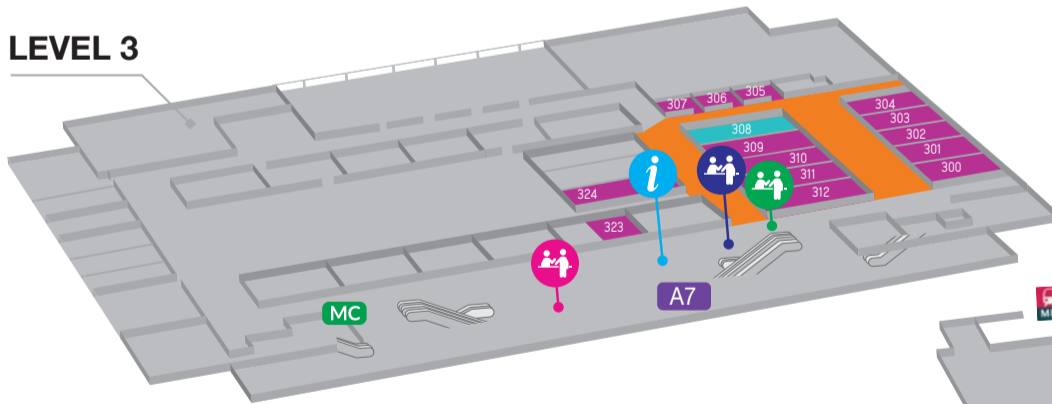

OVERVIEW MAP

Free shuttle buses will run continuously between Marina Bay Sands and Suntec Singapore from 9.30am – 6.30pm at 10 minutes intervals.

LEVEL 5

LEVEL 4

LEVEL 1

BASEMENT 2

LEVEL 6

LEVEL 4

LEVEL 3

LEVEL 1

■ SatComm
 ■ Hospitality Suites
 ■ ConneCTAsia2019 Summit
 ■ Infosec

Thematic Zones / Events / Activities

- A1 NXTAsia Stage
- A2 5G Xperience Zone
- A3 TveXchange
- A4 Innovation Hub
- A5 Technology of Tomorrow
- A6 Content Stage
- A7 BrainMatch Lounge
- A8 Infosec In The City
- A9 Playground
- A10 SatComm Stage
- C1 AI / Smart Cities / Cloud / Big Data / Data Centre
- C2 TV Everywhere Zone
- C3 ProAudioTech Zone
- C4 CyberSecurity

Facilities

- Visitor Registration
- Conference Registration
- Hospitality Suite Registration
- Information Counter
- Food & Beverage
- VIP Lounge
- Exhibitor Lounge
- SatComm Lounge
- MC Media Centre
- MP Meeting Point (for Technology Tour)
- Bus Stop
- Taxi Stand
- MRT Station
- P Entrance to Basement Car Park
- Free shuttle bus services will run continuously between CommunicAsia / NXTAsia (Marina Bay Sands) and BroadcastAsia (Suntec Singapore)