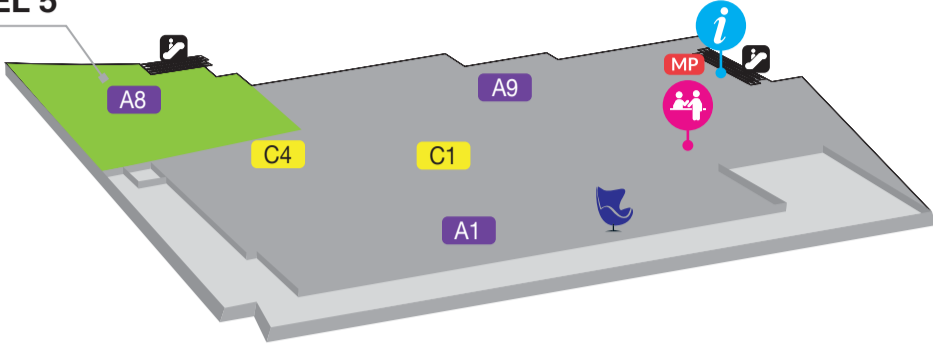

OVERVIEW MAP

Free shuttle buses will run continuously between Marina Bay Sands and Suntec Singapore from 9.30am – 6.30pm at 10 minutes intervals.

LEVEL 5

LEVEL 4

LEVEL 1

BASEMENT 2

LEVEL 6

LEVEL 4

LEVEL 3

LEVEL 1

■ SatComm
 ■ Hospitality Suites
 ■ ConneCTAsia2019 Summit
 ■ Infosec

Thematic Zones / Events / Activities

- A1 NXTAsia Stage
- A2 5G Xperience Zone
- A3 TveXchange
- A4 Innovation Hub
- A5 Technology of Tomorrow
- A6 Content Stage
- A7 BrainMatch Lounge
- A8 Infosec In The City
- A9 Playground
- A10 SatComm Stage
- C1 AI / Smart Cities / Cloud / Big Data / Data Centre
- C2 TV Everywhere Zone
- C3 ProAudioTech Zone
- C4 CyberSecurity

Facilities

- Visitor Registration
- Conference Registration
- Hospitality Suite Registration
- Information Counter
- Food & Beverage
- VIP Lounge
- Exhibitor Lounge
- SatComm Lounge
- MC Media Centre
- MP Meeting Point (for Technology Tour)
- Bus Stop
- Taxi Stand
- MRT Station
- P Entrance to Basement Car Park
- Free shuttle bus services will run continuously between CommunicAsia / NXTAsia (Marina Bay Sands) and BroadcastAsia (Suntec Singapore)