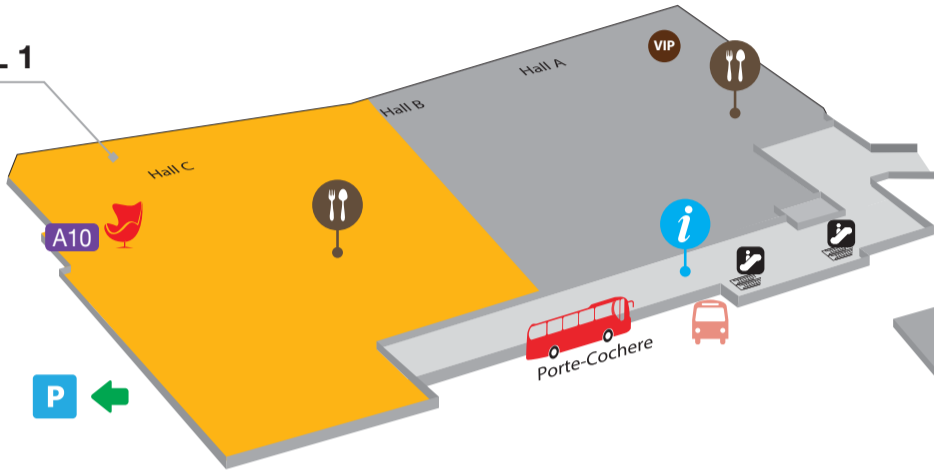

OVERVIEW MAP

Free shuttle buses will run continuously between Marina Bay Sands and Suntec Singapore from 9.30am – 6.30pm at 10 minutes intervals.

LEVEL 5

LEVEL 4

LEVEL 1

BASEMENT 2

LEVEL 6

LEVEL 4

LEVEL 3

LEVEL 1

■ SatComm
 ■ Hospitality Suites
 ■ ConneCTAsia2019 Summit
 ■ Infosec

Thematic Zones / Events / Activities

- A1 NXTAsia Stage
- A2 5G Xperience Zone
- A3 TveXchange
- A4 Innovation Hub
- A5 Technology of Tomorrow
- A6 Content Stage
- A7 BrainMatch Lounge
- A8 Infosec In The City
- A9 Playground
- A10 SatComm Stage
- C1 AI / Smart Cities / Cloud / Big Data / Data Centre
- C2 TV Everywhere Zone
- C3 ProAudioTech Zone
- C4 CyberSecurity

Facilities

- Visitor Registration
- Conference Registration
- Hospitality Suite Registration
- Information Counter
- Food & Beverage
- VIP Lounge
- Exhibitor Lounge
- SatComm Lounge
- MC Media Centre
- MP Meeting Point (for Technology Tour)
- Bus Stop
- Taxi Stand
- MRT Station
- P Entrance to Basement Car Park
- Free shuttle bus services will run continuously between CommunicAsia / NXTAsia (Marina Bay Sands) and BroadcastAsia (Suntec Singapore)