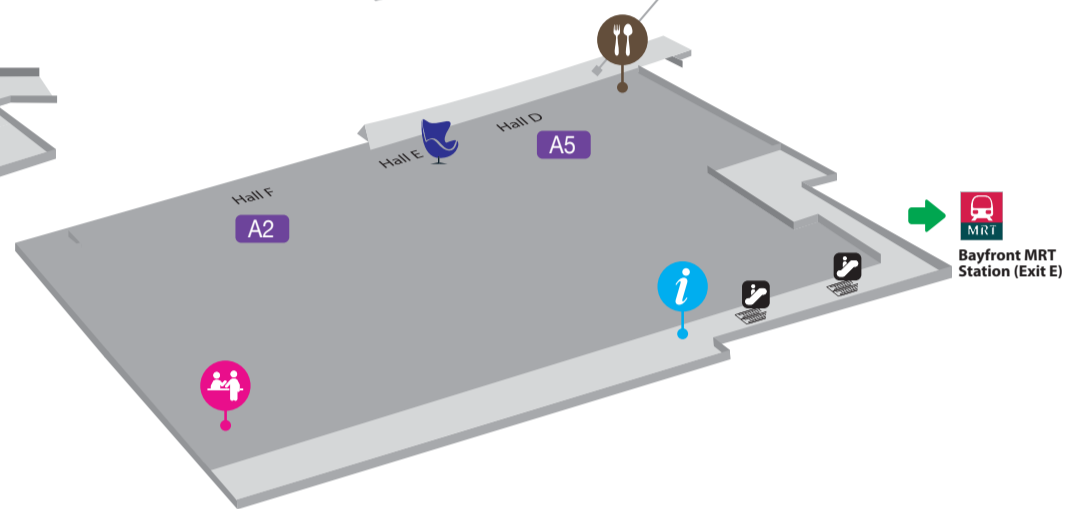

OVERVIEW MAP

Free shuttle buses will run continuously between Marina Bay Sands and Suntec Singapore from 9.30am – 6.30pm at 10 minutes intervals.

LEVEL 5

LEVEL 4

LEVEL 1

BASEMENT 2

LEVEL 6

LEVEL 4

LEVEL 3

LEVEL 1

■ SatComm
 ■ Hospitality Suites
 ■ ConneCTAsia2019 Summit
 ■ Infosec

Thematic Zones / Events / Activities

- A1 NXTAsia Stage
- A2 5G Xperience Zone
- A3 TveXchange
- A4 Innovation Hub
- A5 Technology of Tomorrow
- A6 Content Stage
- A7 BrainMatch Lounge
- A8 Infosec In The City
- A9 Playground
- A10 SatComm Stage
- C1 AI / Smart Cities / Cloud / Big Data / Data Centre
- C2 TV Everywhere Zone
- C3 ProAudioTech Zone
- C4 CyberSecurity

Facilities

- Visitor Registration
- Conference Registration
- Hospitality Suite Registration
- Information Counter
- Food & Beverage
- VIP Lounge
- Exhibitor Lounge
- SatComm Lounge
- MC Media Centre
- MP Meeting Point (for Technology Tour)
- Bus Stop
- Taxi Stand
- MRT Station
- P Entrance to Basement Car Park
- Free shuttle bus services will run continuously between CommunicAsia / NXTAsia (Marina Bay Sands) and BroadcastAsia (Suntec Singapore)