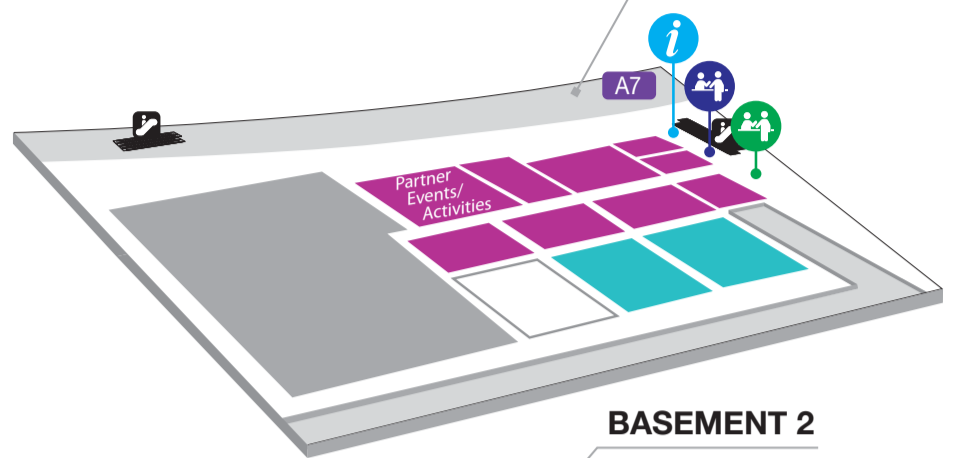

OVERVIEW MAP

Free shuttle buses will run continuously between Marina Bay Sands and Suntec Singapore from 9.30am – 6.30pm at 10 minutes intervals.

LEVEL 5

LEVEL 4

LEVEL 1

BASEMENT 2

LEVEL 6

LEVEL 4

LEVEL 3

LEVEL 1

■ SatComm
 ■ Hospitality Suites
 ■ ConneCTAsia2019 Summit
 ■ Infosec

Thematic Zones / Events / Activities

- A1 NXTAsia Stage
- A2 5G Xperience Zone
- A3 TveXchange
- A4 Innovation Hub
- A5 Technology of Tomorrow
- A6 Content Stage
- A7 BrainMatch Lounge
- A8 Infosec In The City
- A9 Playground
- A10 SatComm Stage
- C1 AI / Smart Cities / Cloud / Big Data / Data Centre
- C2 TV Everywhere Zone
- C3 ProAudioTech Zone
- C4 CyberSecurity

Facilities

- Visitor Registration
- Conference Registration
- Hospitality Suite Registration
- Information Counter
- Food & Beverage
- VIP Lounge
- Exhibitor Lounge
- SatComm Lounge
- MC Media Centre
- MP Meeting Point (for Technology Tour)
- Bus Stop
- Taxi Stand
- MRT Station
- P Entrance to Basement Car Park
- Free shuttle bus services will run continuously between CommunicAsia / NXTAsia (Marina Bay Sands) and BroadcastAsia (Suntec Singapore)