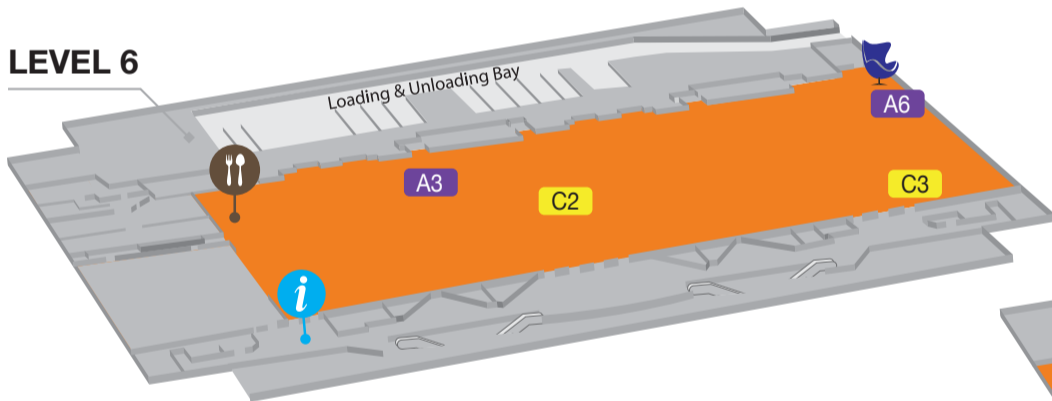

OVERVIEW MAP

Free shuttle buses will run continuously between Marina Bay Sands and Suntec Singapore from 9.30am – 6.30pm at 10 minutes intervals.

LEVEL 5

LEVEL 4

LEVEL 1

BASEMENT 2

LEVEL 6

LEVEL 4

LEVEL 3

LEVEL 1

■ SatComm
 ■ Hospitality Suites
 ■ ConneCTAsia2019 Summit
 ■ Infosec

Thematic Zones / Events / Activities

- A1 NXTAsia Stage
- A2 5G Xperience Zone
- A3 TveXchange
- A4 Innovation Hub
- A5 Technology of Tomorrow
- A6 Content Stage
- A7 BrainMatch Lounge
- A8 Infosec In The City
- A9 Playground
- A10 SatComm Stage
- C1 AI / Smart Cities / Cloud / Big Data / Data Centre
- C2 TV Everywhere Zone
- C3 ProAudioTech Zone
- C4 CyberSecurity

Facilities

- Visitor Registration
- Conference Registration
- Hospitality Suite Registration
- Information Counter
- Food & Beverage
- VIP Lounge
- Exhibitor Lounge
- SatComm Lounge
- MC Media Centre
- MP Meeting Point (for Technology Tour)
- Bus Stop
- Taxi Stand
- MRT Station
- P Entrance to Basement Car Park
- Free shuttle bus services will run continuously between CommunicAsia / NXTAsia (Marina Bay Sands) and BroadcastAsia (Suntec Singapore)