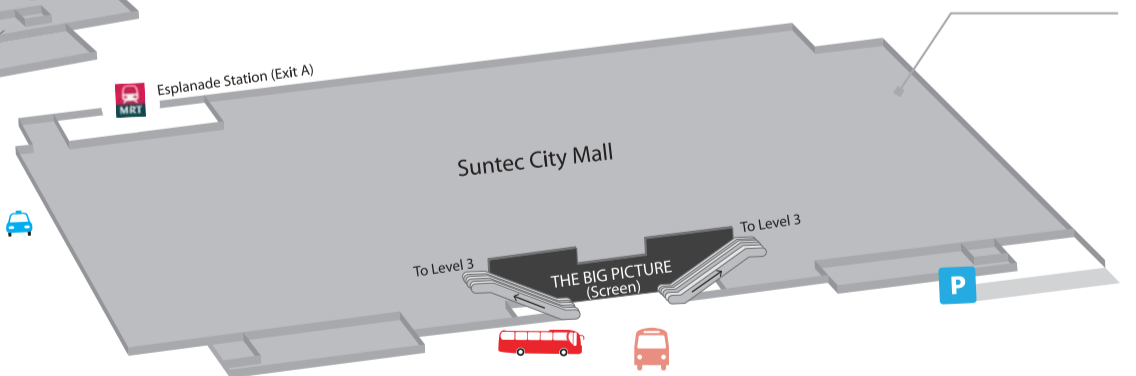

OVERVIEW MAP

Free shuttle buses will run continuously between Marina Bay Sands and Suntec Singapore from 9.30am – 6.30pm at 10 minutes intervals.

LEVEL 5

LEVEL 4

LEVEL 1

BASEMENT 2

LEVEL 6

LEVEL 4

LEVEL 3

LEVEL 1

■ SatComm
 ■ Hospitality Suites
 ■ ConneCTAsia2019 Summit
 ■ Infosec

Thematic Zones / Events / Activities

- A1 NXTAsia Stage
- A2 5G Xperience Zone
- A3 TveXchange
- A4 Innovation Hub
- A5 Technology of Tomorrow
- A6 Content Stage
- A7 BrainMatch Lounge
- A8 Infosec In The City
- A9 Playground
- A10 SatComm Stage
- C1 AI / Smart Cities / Cloud / Big Data / Data Centre
- C2 TV Everywhere Zone
- C3 ProAudioTech Zone
- C4 CyberSecurity

Facilities

- Visitor Registration
- Conference Registration
- Hospitality Suite Registration
- Information Counter
- Food & Beverage
- VIP Lounge
- Exhibitor Lounge
- SatComm Lounge
- MC Media Centre
- MP Meeting Point (for Technology Tour)
- Bus Stop
- Taxi Stand
- MRT Station
- P Entrance to Basement Car Park
- Free shuttle bus services will run continuously between CommunicAsia / NXTAsia (Marina Bay Sands) and BroadcastAsia (Suntec Singapore)